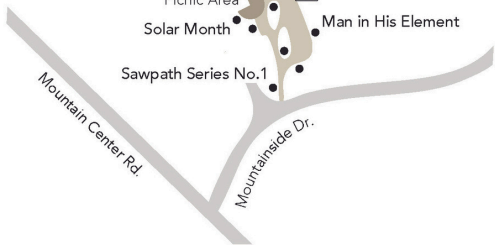

Michigan *Legacy* Art Park

TRAIL MAP

RIDGE TRAIL

(.5 miles)

AMPHITHEATER TRAIL

(.15 miles)

ACCESS FOR ALL TRAIL

(.25 miles)